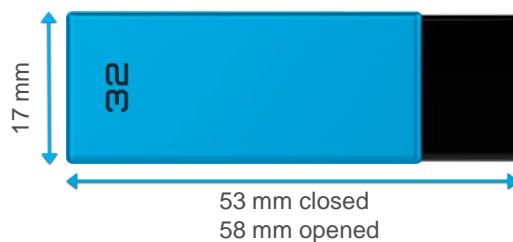

**Back-up and share your data
on a swivel colorful drive with sharp design.**

- Exclusive Swivel design EMTEC
- Matte finish
- Colorful and sharp design
- Keychain or lanyard hole
- Size : 58x17x10mm
- Available from 8 to 128GB

New clean blister packaging.
The product is elegantly highlighted to attract the customer's attention at the point of sale.

Product specifications

Read speed	Up to 15 MB/s*
Write speed	Up to 5 MB/s*
Compatibility	Universal compatibility USB 2.0
Operating systems	Windows 10, 8, 7, Vista, XP, Me, 2000 / Mac OS X / Linux 2.6x
Capacities	8,16, 32, 64, and 128GB in permanent
Pack size	96 x 135mm

**Product size
(Scale 1:1)**

Logistic

Reference	Description	EAN Unit	EAN Carton 5 pces	EAN Carton 160 pces
ECMMD8GC352	Emtec USB2.0 C350 8GB PUR	3 126 170 159 731	3 126 170 159 748	3 126 170 159 755
ECMMD16GC352	Emtec USB2.0 C350 16GB RED	3 126 170 159 762	3 126 170 159 779	3 126 170 159 786
ECMMD32GC352	Emtec USB2.0 C350 32GB BLU	3 126 170 159 793	3 126 170 159 809	3 126 170 159 816
ECMMD64GC352	Emtec USB2.0 C350 64GB GRE	3 126 170 159 823	3 126 170 159 830	3 126 170 159 847
ECMMD128GC352	Emtec USB2.0 C350 128GB ORA	3 126 170 159 854	3 126 170 159 861	3 126 170 159 878